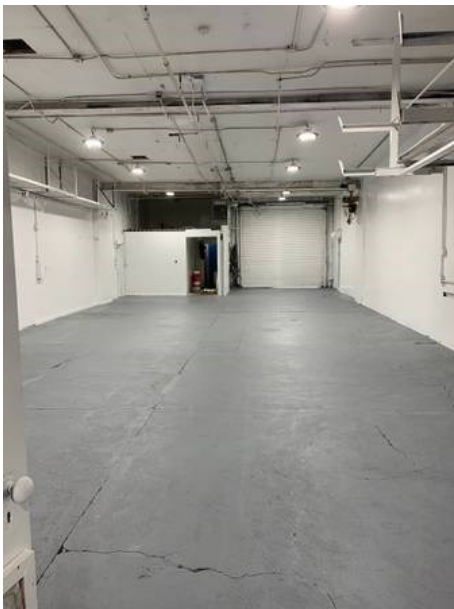

**-AVAILABLE-  
INDUSTRIAL SPACE FOR  
LEASE  
BROOKLYN HEIGHTS, NY  
11231; 3,300 SQ FT**

**AK COMMERCIAL PROPERTIES, INC.**  
**Excellence in Commercial Real Estate**

**AK COMMERCIAL PROPERTIES, INC.**

**-AVAILABLE-  
INDUSTRIAL SPACE  
FOR LEASE  
BROOKLYN HEIGHTS, NY  
11231; 3,300 SQ FT**

**AK COMMERCIAL PROPERTIES, INC.**  
**Excellence in Commercial Real Estate**

Loading: Drive-in

Lease Price: By Request